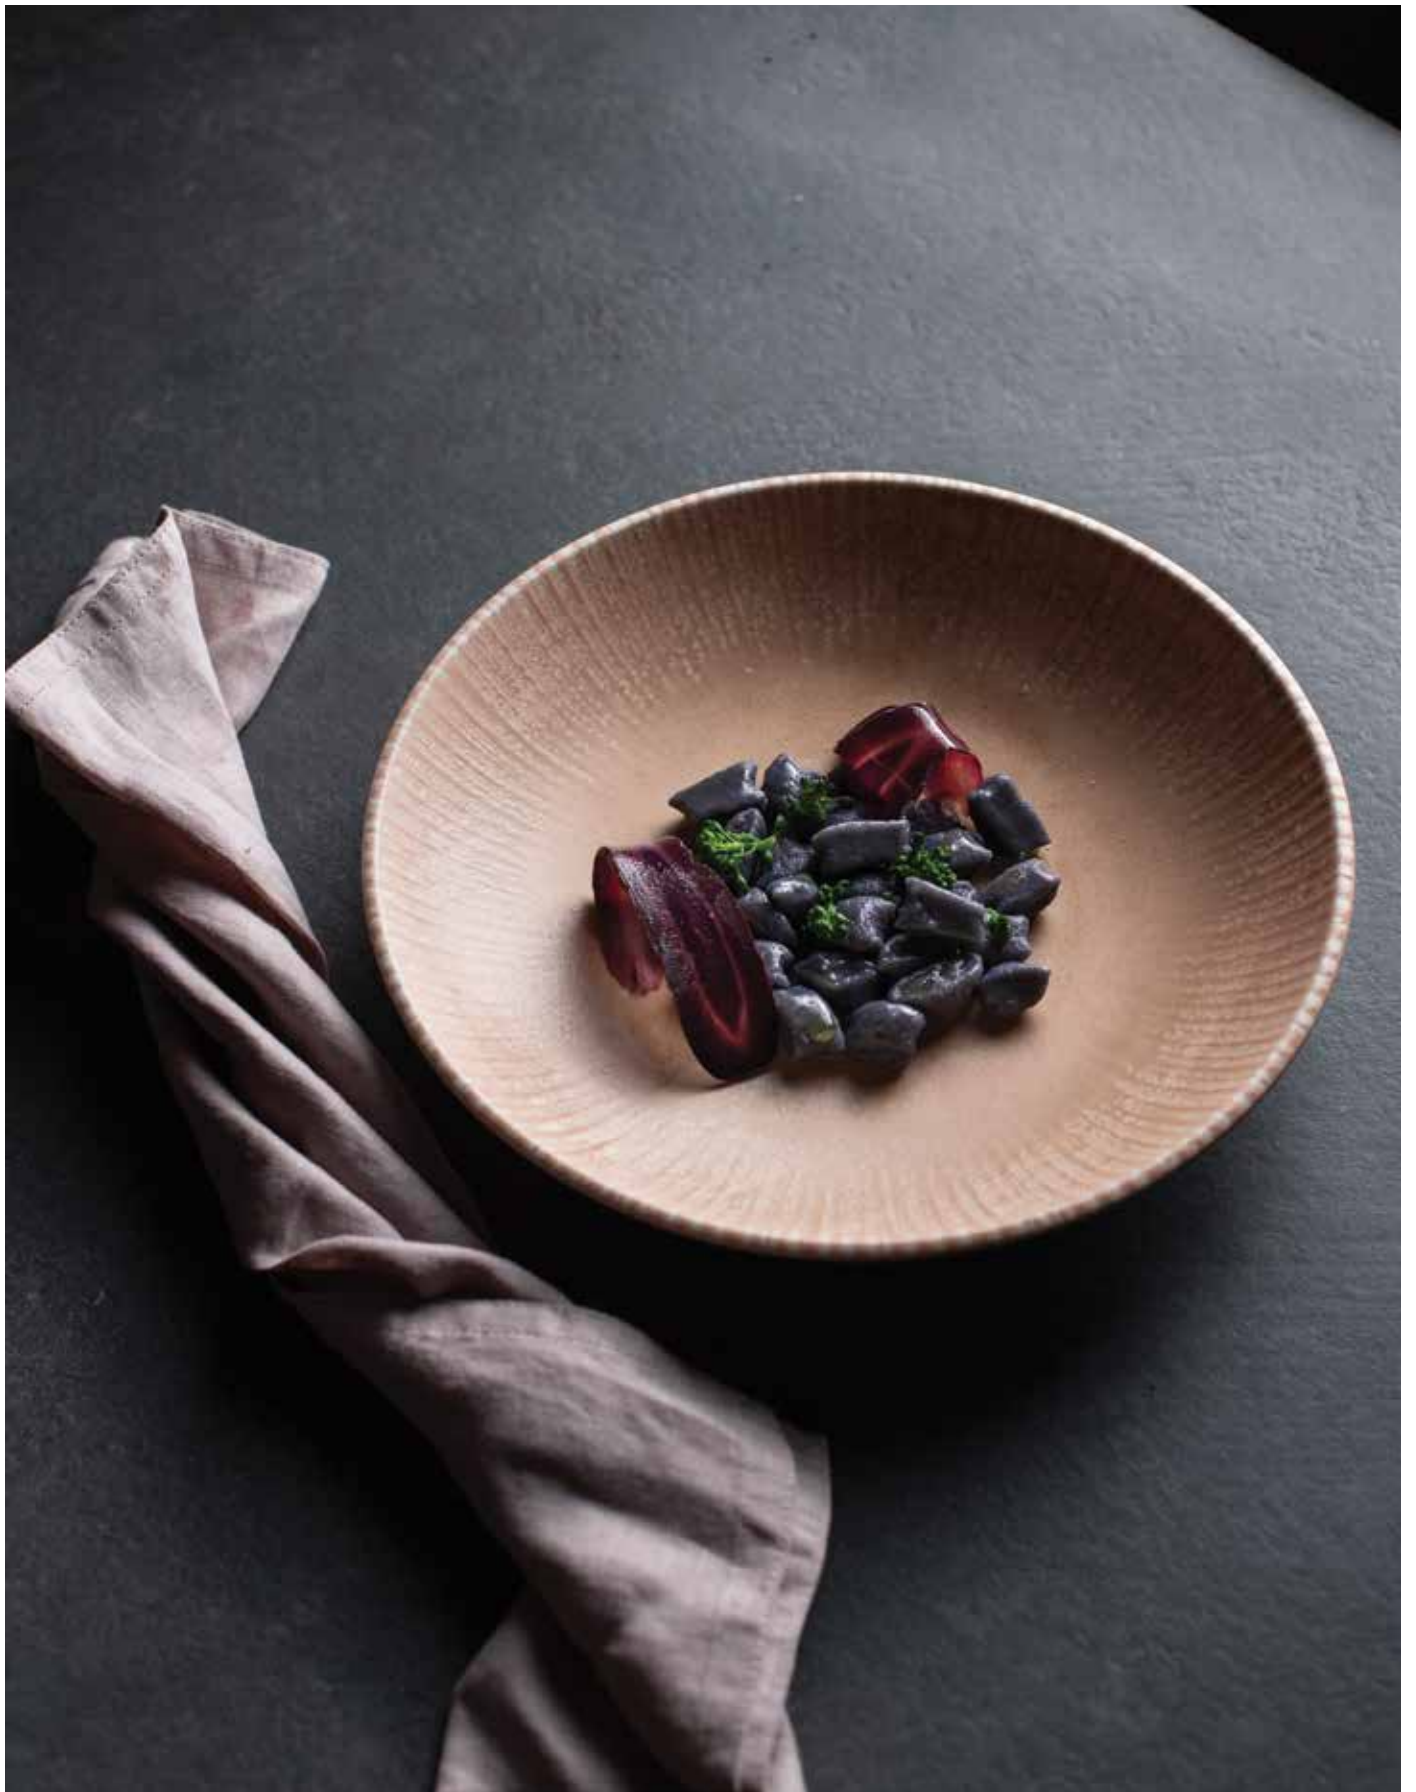

ADEL
PRODUCT SPECIFICATIONS

Stackable
Design

Microwave &
Oven Safe

Dishwasher
Safe

Thermal Shock
Resistance

Lifetime Color
Resistance

Reactive
Glaze

Digital
Printed