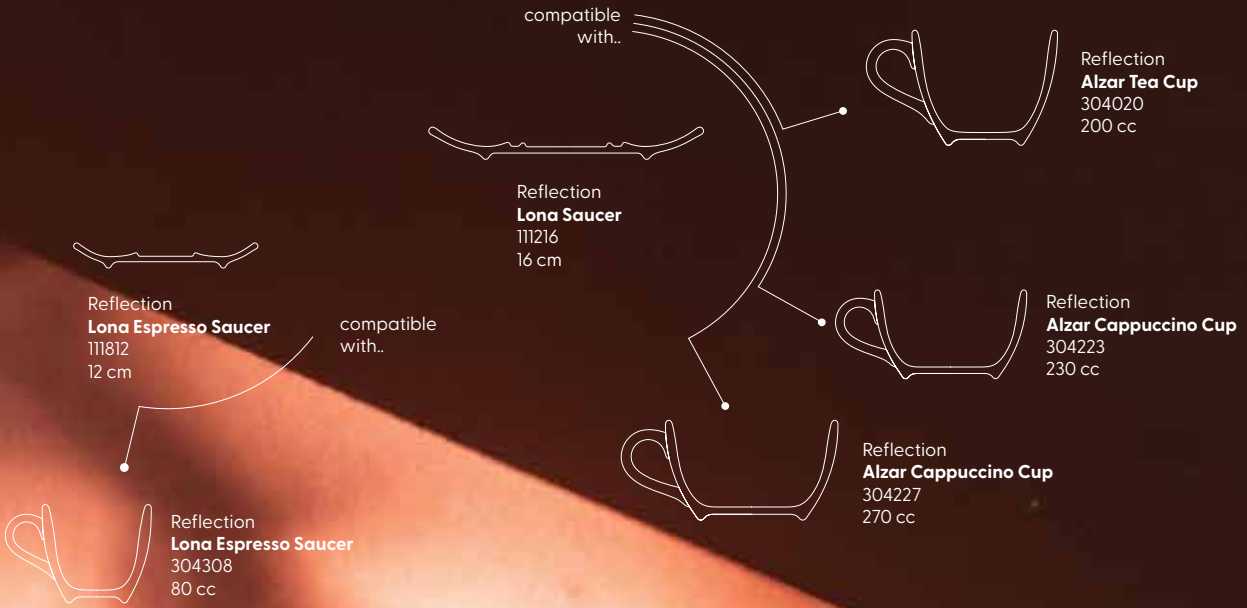

## The Dance of Reflection

Witness the seamless dance of design between the saucer and coffee cup. As the intricate pattern on the saucer meets the cup's surface, it's more than mere aesthetics—it's a reflection of meticulous craftsmanship and attention to detail. The harmonious blend amplifies the elegance of your coffee experience, adding a touch of sophistication to your daily ritual.