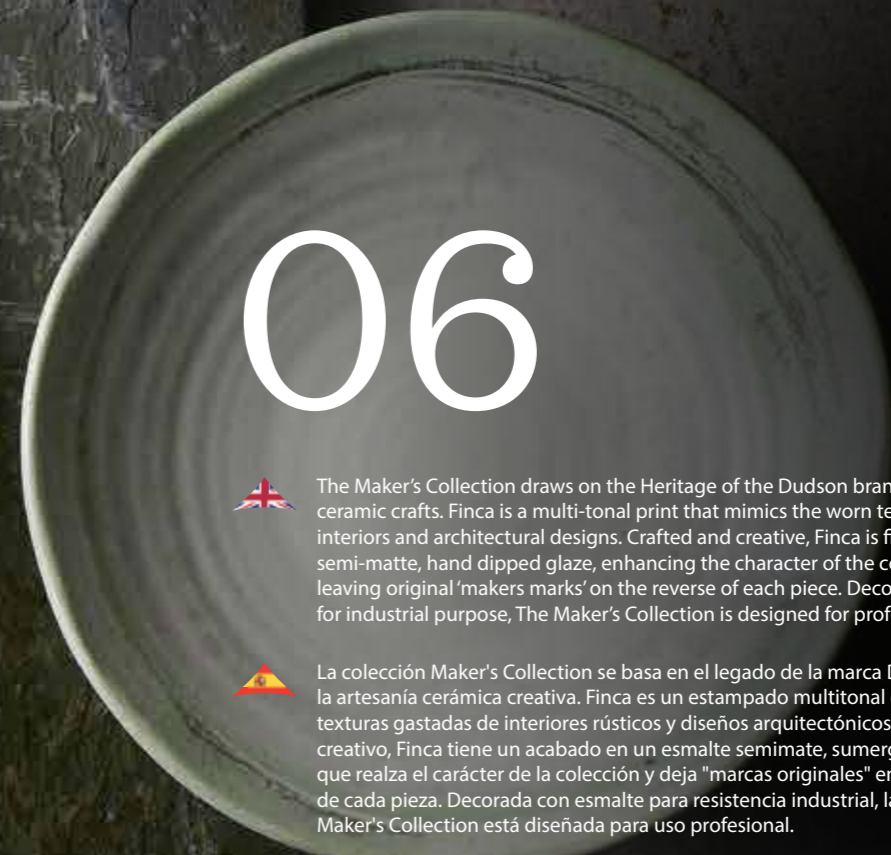

Finca

A Creative Heritage

The Maker's Collection draws on the Heritage of the Dudson brand and creative ceramic crafts. Finca is a multi-tonal print that mimics the worn textures of rustic interiors and architectural designs. Crafted and creative, Finca is finished in a semi-matte, hand dipped glaze, enhancing the character of the collection and leaving original 'makers marks' on the reverse of each piece. Decorated in-glaze for industrial purpose, The Maker's Collection is designed for professional use.